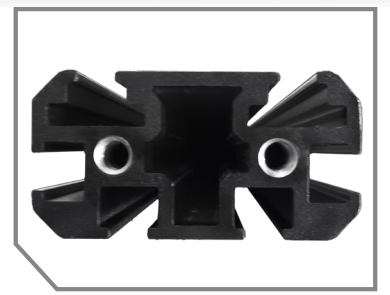

## PRO+ CROSSBARS

Strong, aerodynamic, and built for any load, this rack is engineered to handle the toughest adventures with ease. Its durable construction and sleek design let you mount more gear, reduce drag, and explore farther — whether you're on the highway or deep off the grid.

**33% STRONGER**  
THAN EXPEDITION CAP BARS

**1000 LBS**   
STATIC LOAD CARRYING CAPACITY

  
VERSATILE T-SLOT CHANNELS

  
DUAL STAGE BLACK POWDER COATING

VERSATILE T-SLOT CHANNELS

DUAL COMPATIBLE BRACKETS

EASY TO INSTALL 6061-T6 ALUMINUM END CAPS

### Features + Benefits

- 33% Stronger Than Expedition Truck Cap Crossbars
- 3 Different Length Options of 51.25", 55.00", and 72.00"
- Crossbars Have 6063-T6 Aluminum Construction
- 6061-T6 Anodized Endcaps with Multiple Pick Up Points
- 1000 LBS Static Load Carrying Capacity
- Versatile T-Slot Channels Allow Easy Mounting of Most Popular Rack Accessories
- 20-21MM Yakima Compatibility
- Low Profile Aerodynamic Design
- 304 Marine-Grade Stainless Steel Hardware

PICK UP POINTS FOR SECURE LOADS

PART #	DESCRIPTION
2610051	CAP CROSS BARS - PAIR 51
2610055	CAP CROSS BARS - PAIR 55
2610072	CAP CROSS BARS - PAIR 72